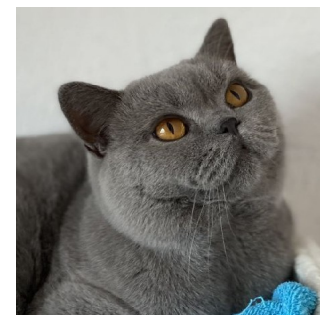

Pedigree

BLUE ELDAR'S MR. BIGGLESWORTH
 Kater
 GEN 26
 Blue
 13-8-2019
 PKD-DNA negatief
 PL vrij
 HCM vrij - okt 2020 - mei 2022

Ouders	Grootouders	Overgrootouders	Betovergrootouders
HANS DAMPF VOM HAUS BAVARIAN-CATS GEN 27 Blue	BRIXIE BARD DE EMINENCE GEN 29 Blue	BLUE ELDAR'S SIR VALIANT GEN 33 Blue	UNION JACK'S CLOUD NINE
		BERENICE-LIGHT PAW SECRET RECIPE GEN 1 Blue	BLUE ELDAR'S TOUT EST BLEU
	GOLAN FELISHA-SALOME GEN 30 Blue	TEDDYBÄR VON DER VILLA KAISER GEN 2 Lilac	A BLUE NUGGET'S BAGHERA
		KALAME BELGRUDOV GEN 3 Blue	LAILA LOVELY PANTHER
			SGC LINO V. RIMBERG
			MALINA V.D EDERAUE
BLUE ELDAR'S KEIKO SAKURA GEN 28 Lilac	BLUE ELDAR'S SOL MIO GEN 31 Blue	BLUE ELDAR'S MAN IN THE MIRROR DVM GEN 4 Lilac	UNION JACK'S CLOUD NINE
		BLUE ELDAR'S MARA-JADE GEN 5 Blue	BLUE ELDAR'S EÖWYN
	EEK A MOUSE KOOKAI GEN 32 Blue	DREAMER DORADO BONIBRIT GEN 6 Blue	URI VAN DE KRAAYENBERG
		EEK A MOUSE QIANNA GEN 7 Blue Cream	BLUE ELDAR'S SWEET SAPPHIRA DVM
			PANTHAR SECRET RECIPE
			AFRODITÉ BONIBRIT
			SWEET REVOLUTION'S OLLI
			JETTEKE VAN SONSWIJK